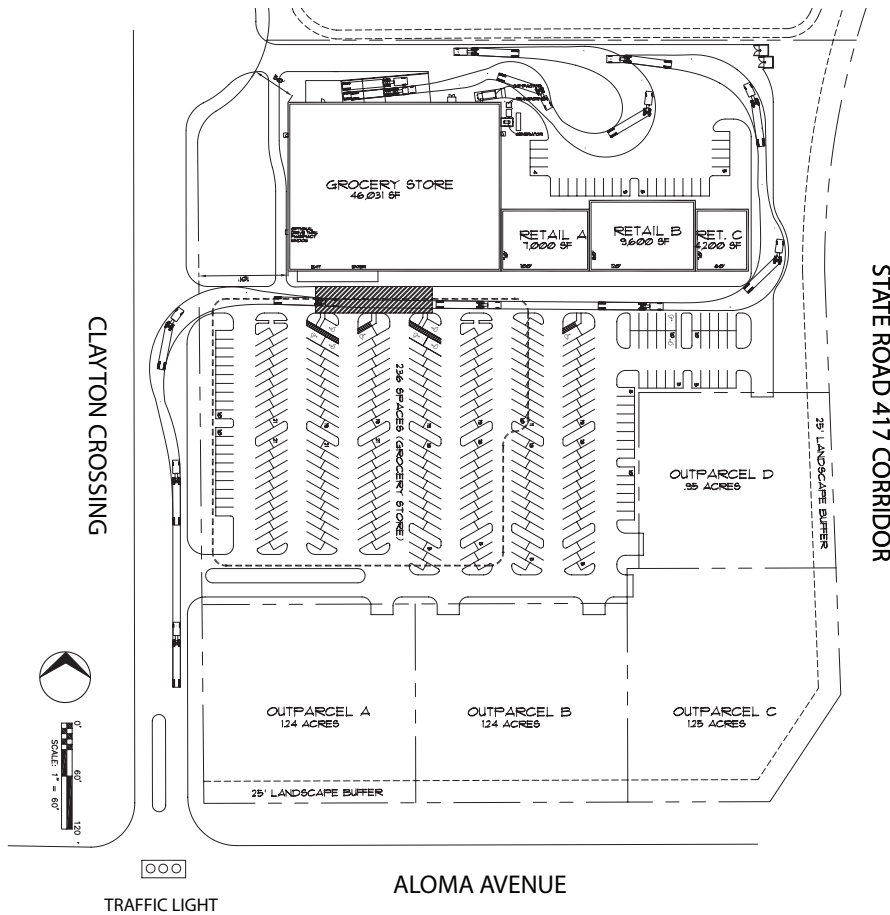

ALOMA WALK

Winter Park, FL ~ Seminole County

DEMOGRAPHICS

Northwest Corner State Road 417 and Aloma Avenue, Winter Park, Florida 32789

	1 mile	3 miles	5 miles
2012 Projected Population	4,441	85,042	249,639
2007 Average Household Income	\$99,207	\$69,288	\$69,338
2007 Median Household Income	\$75,944	\$53,104	\$53,106